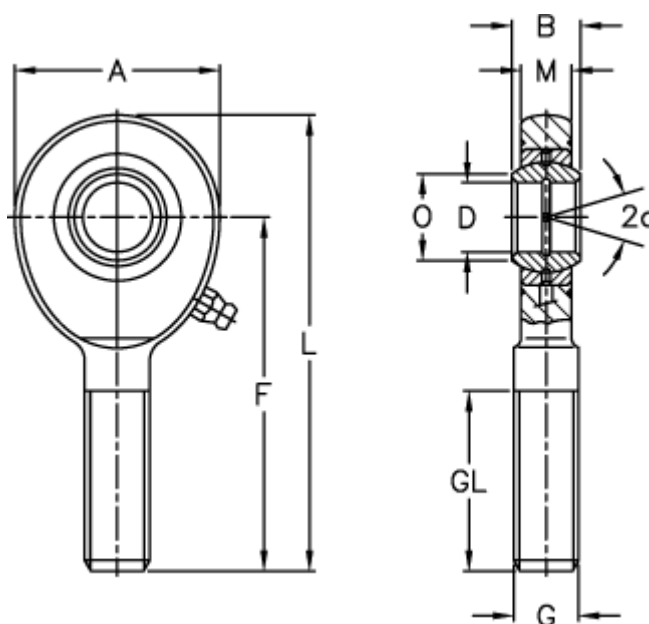

# Data Sheet

Article number: 03462070  
Description: Fluro Rod end EA 70  
Note: 70

## Measures

A	= 160	L	= 315
a (degrees)	= 6	M	= 42
B	= 49	O	= 77.9
D	= 70	Static drive kN	= 566
Dynamic drive (kN)	= 315	Weight	= 8200
F	= 235		
g	= M56x4		
GL	= 125		